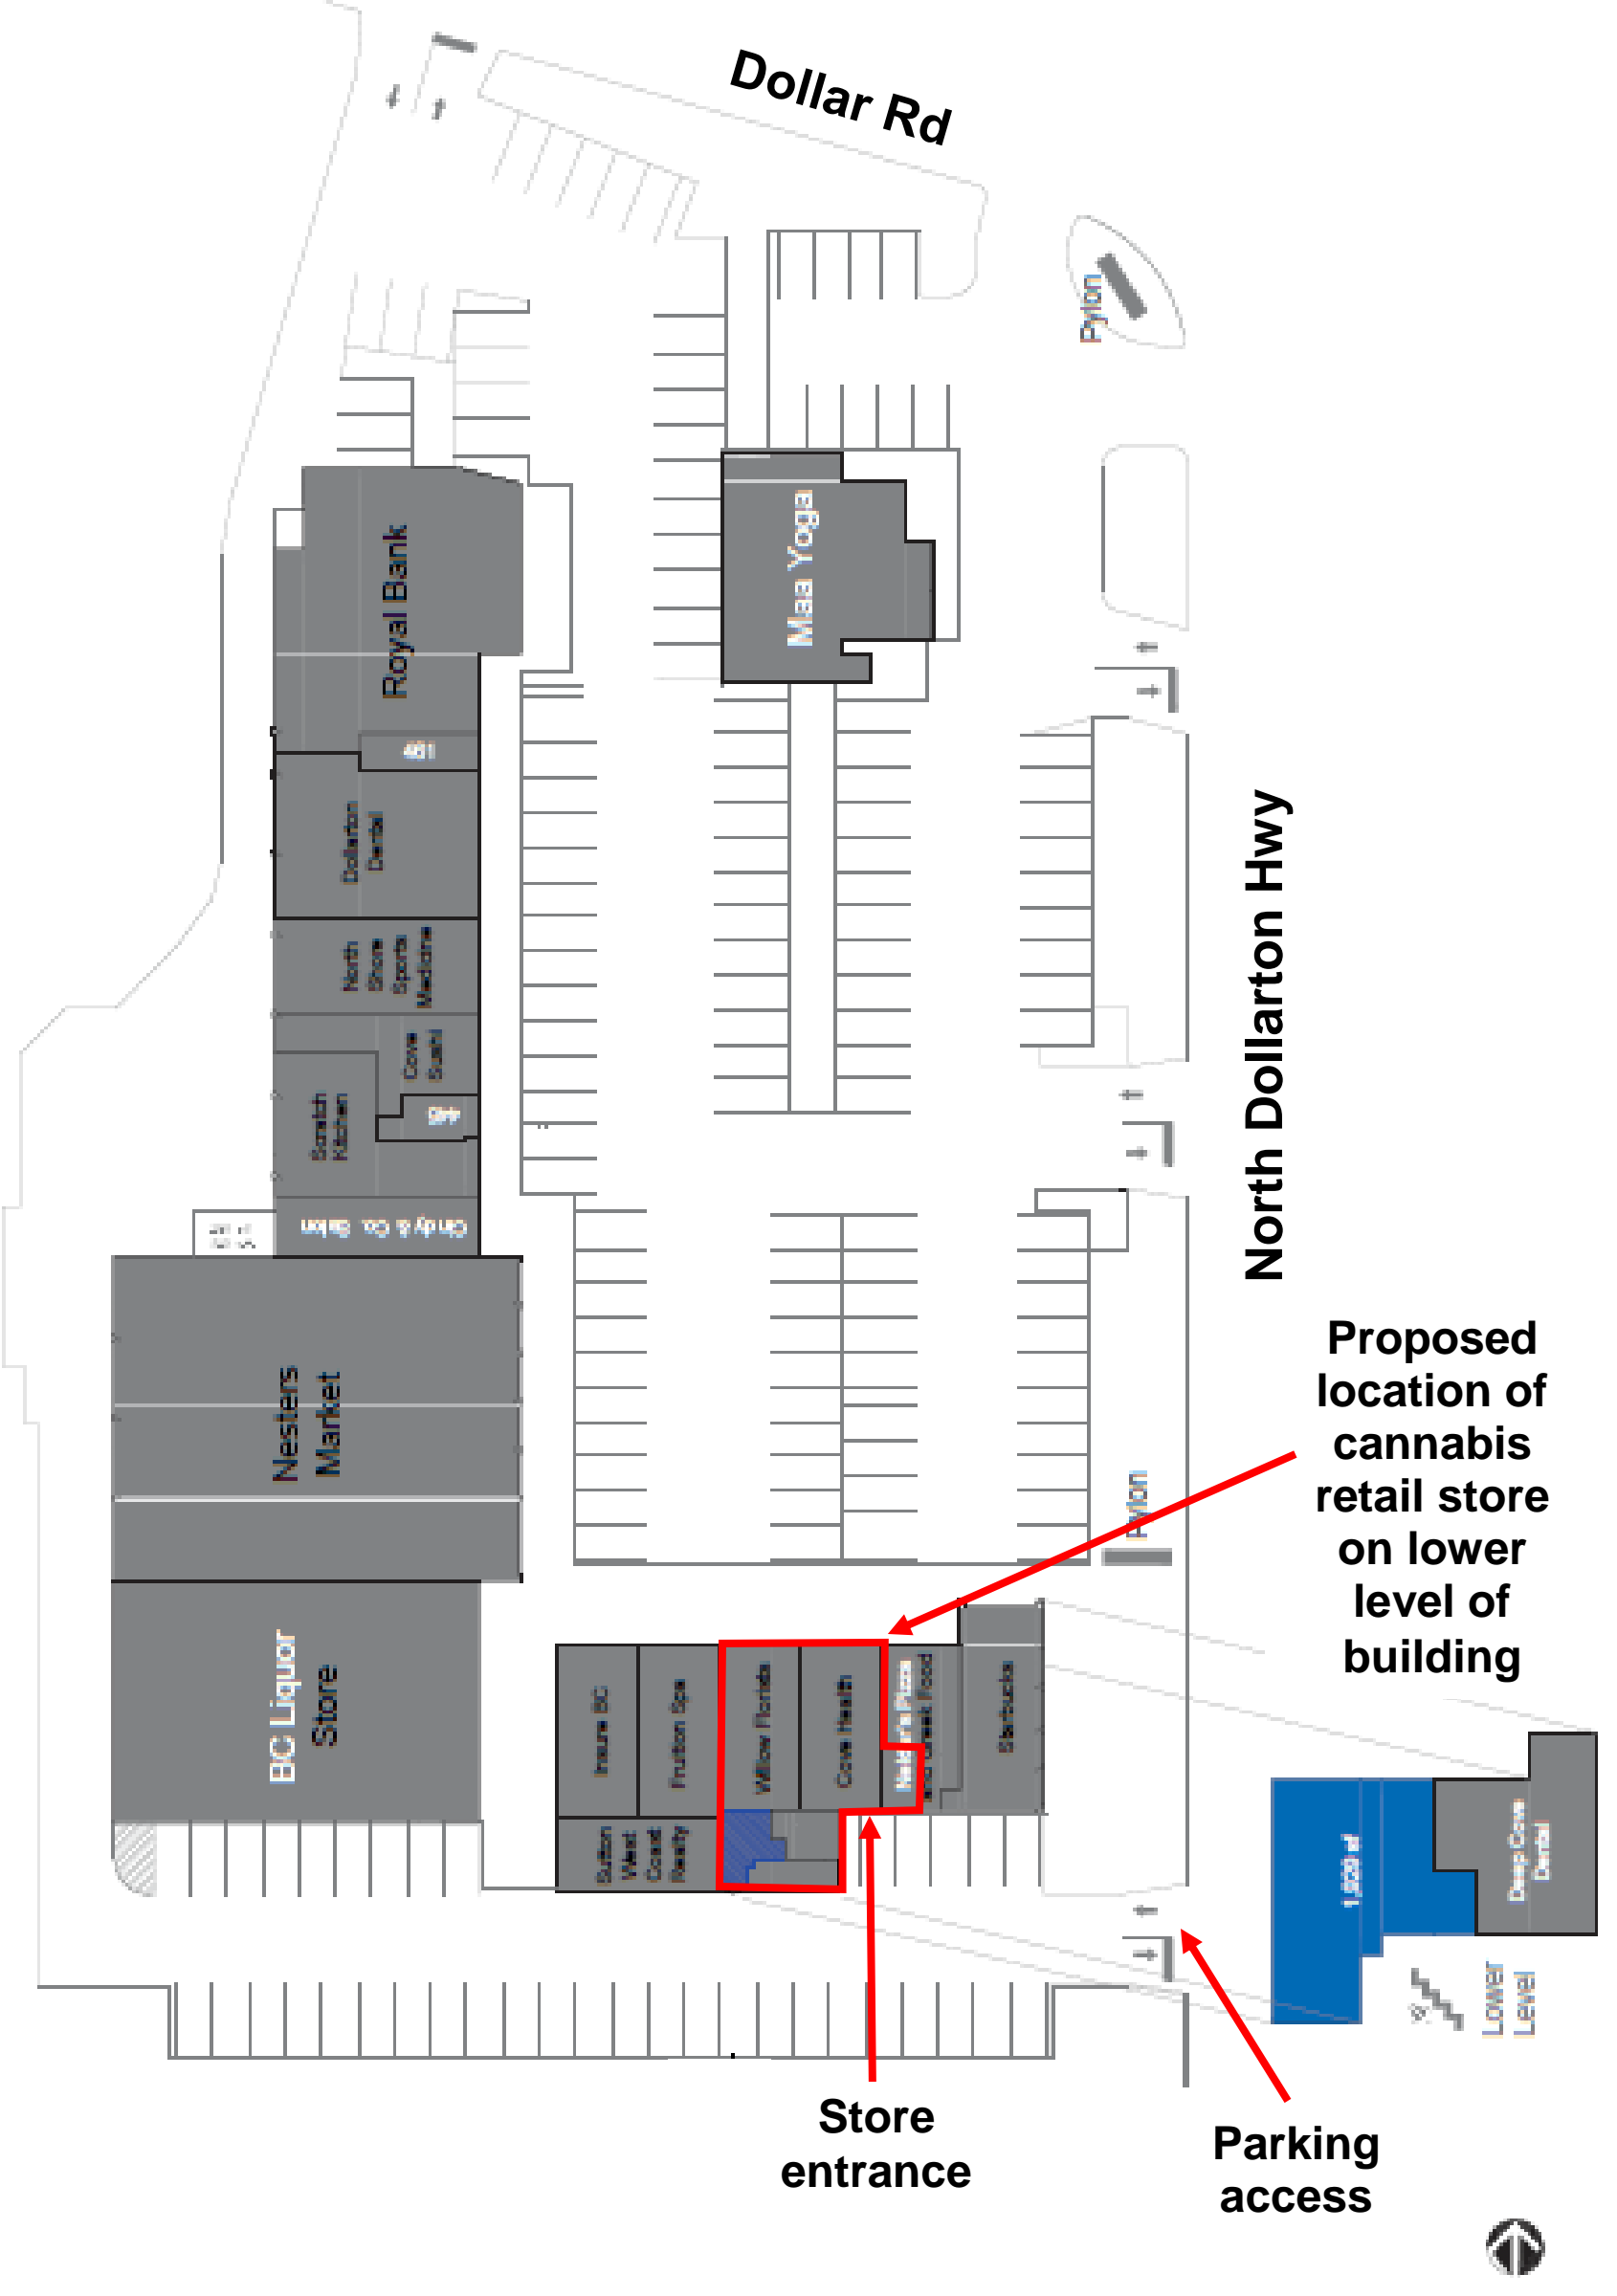

385 N Dollarton Hwy AERIAL MAP

Published: January 30, 2020

SITE PLAN

Dollarton Village Shopping Centre

North Dollarton Hwy

Proposed location of cannabis retail store on lower level of building

Store entrance

Parking access

RENDERINGS

Proposed Exterior Design and Signage

Proposed Exterior Design and Signage